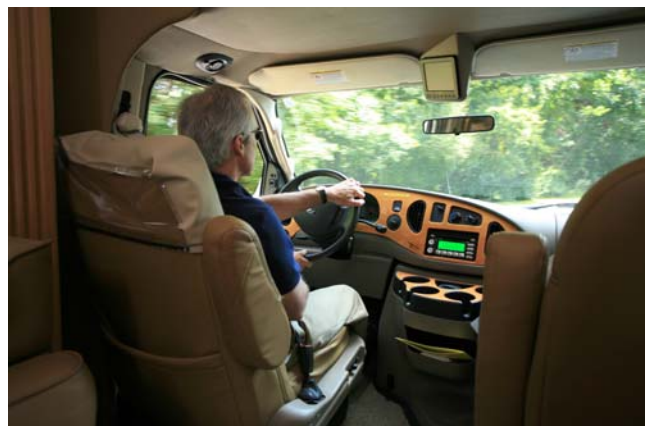

Take a Quick Tour of ...

Our New Facility: Inside damage inspection & estimating. Ample parking.

Front Office: Relaxing atmosphere. Estimates & images sent to the claims office electronically

Body Dept: Three dedicated body repair bays.

Paint Dept.: Computerized paint matching system & new 55 ft. paint room (EPA compliant).

Detail Dept: RV's are meticulously cleaned inside and out before delivery.

Road Test: All jobs are checked for water leaks, wind noise, vibrations, steering pull, etc.